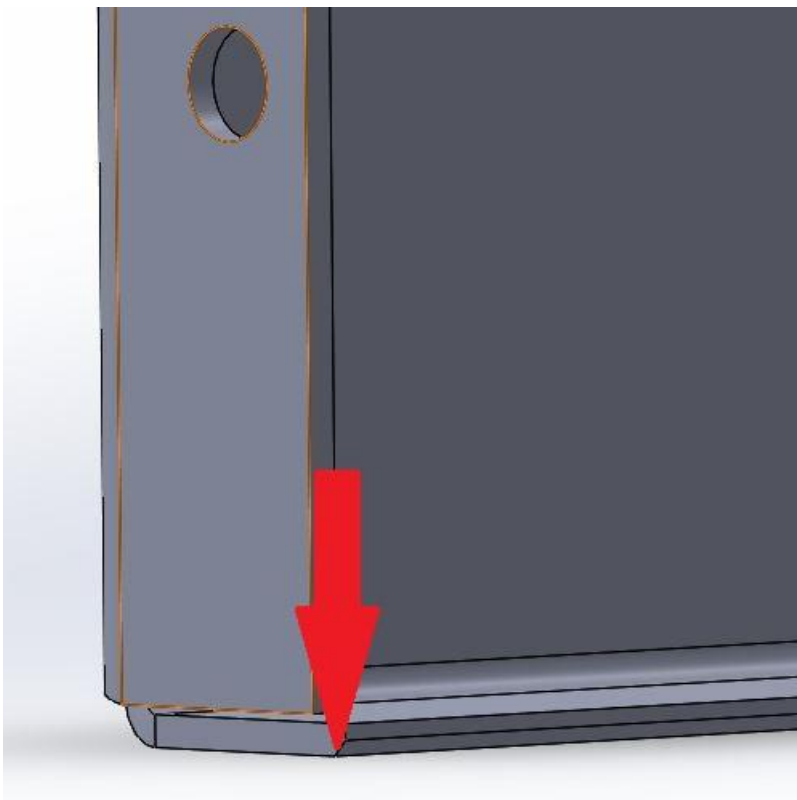

TP18.5L Masso

Backplate on the Panel;

Chamfer 1mm top and bottom.

Orientation of the Hinges.