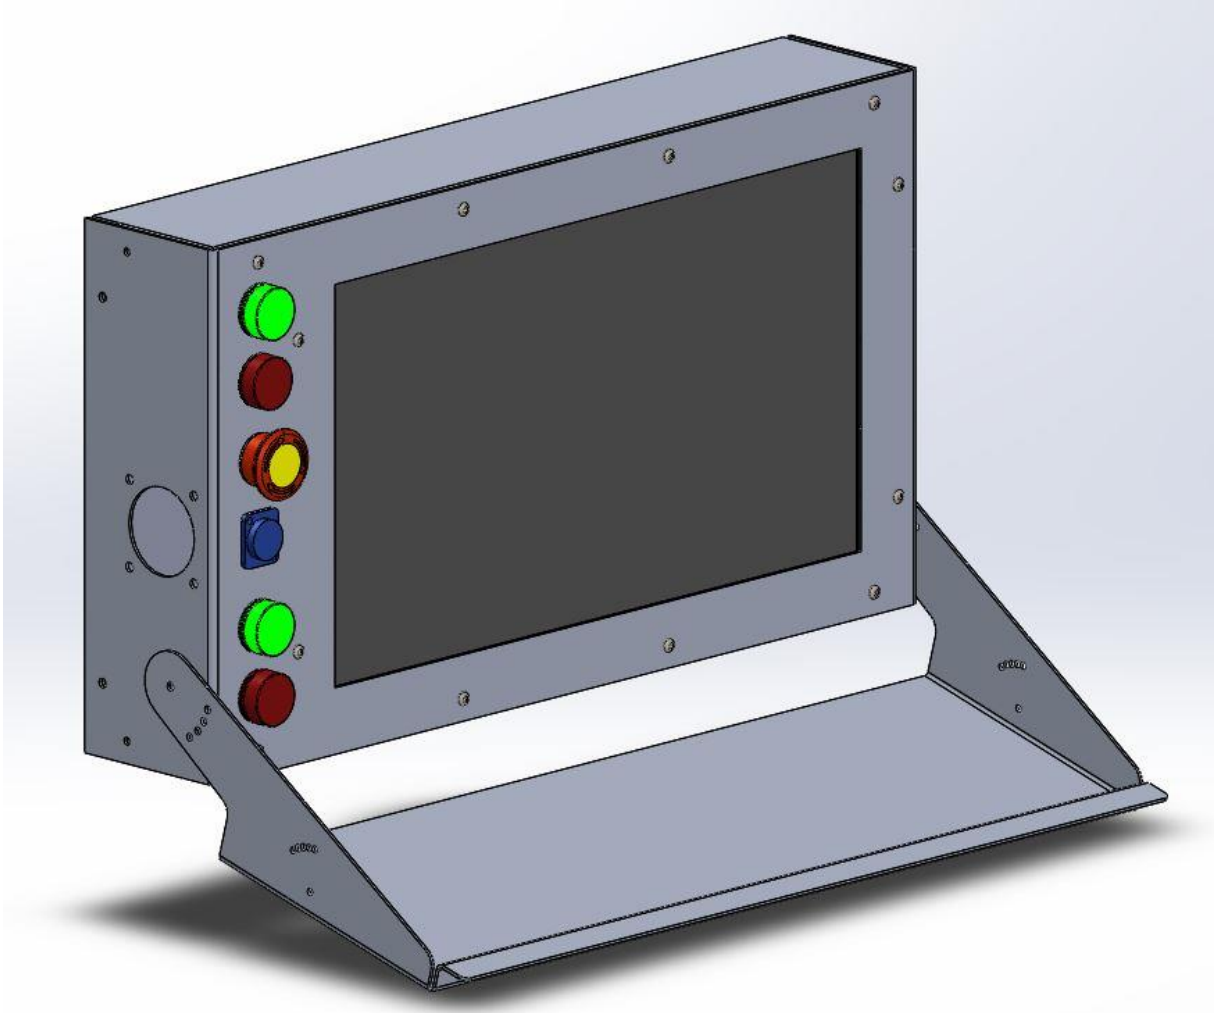

TP18.5L Masso

Backplate on the Panel;

Chamfer 1mm top and bottom.

Orientation of the Hinges.