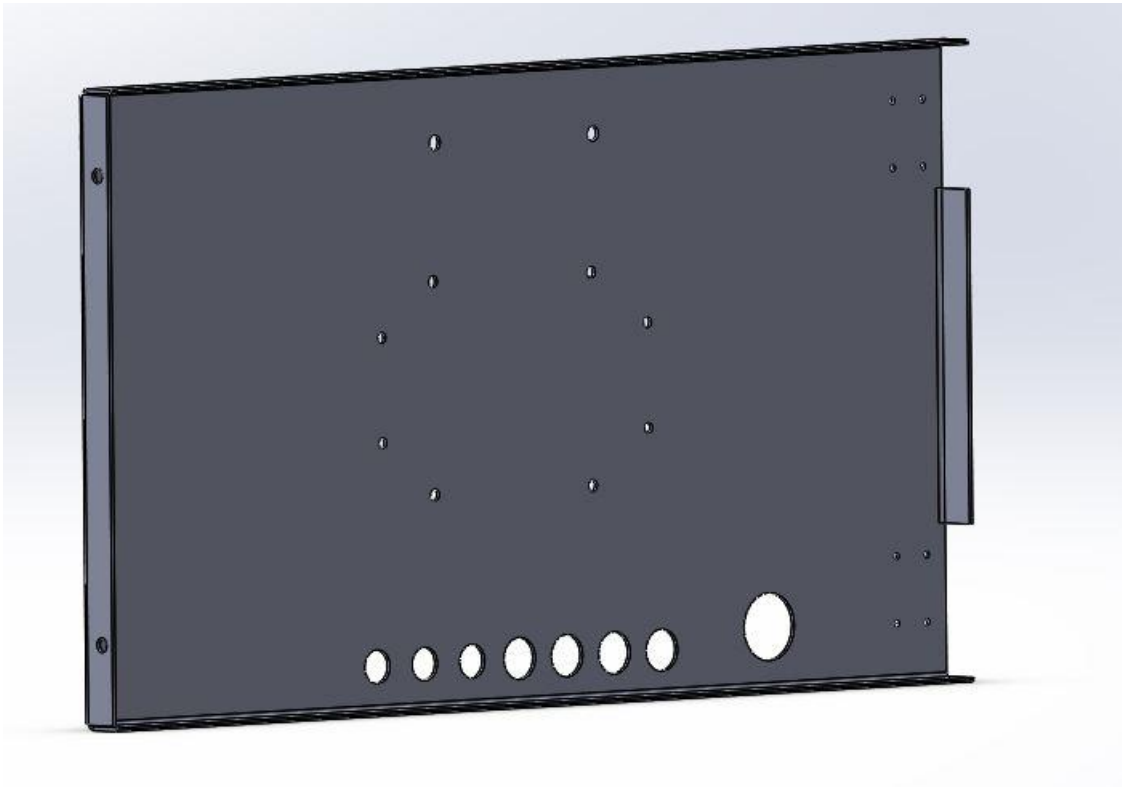

TP18.5L Masso

Backplate on the Panel;

Chamfer 1mm top and bottom.

Orientation of the Hinges.